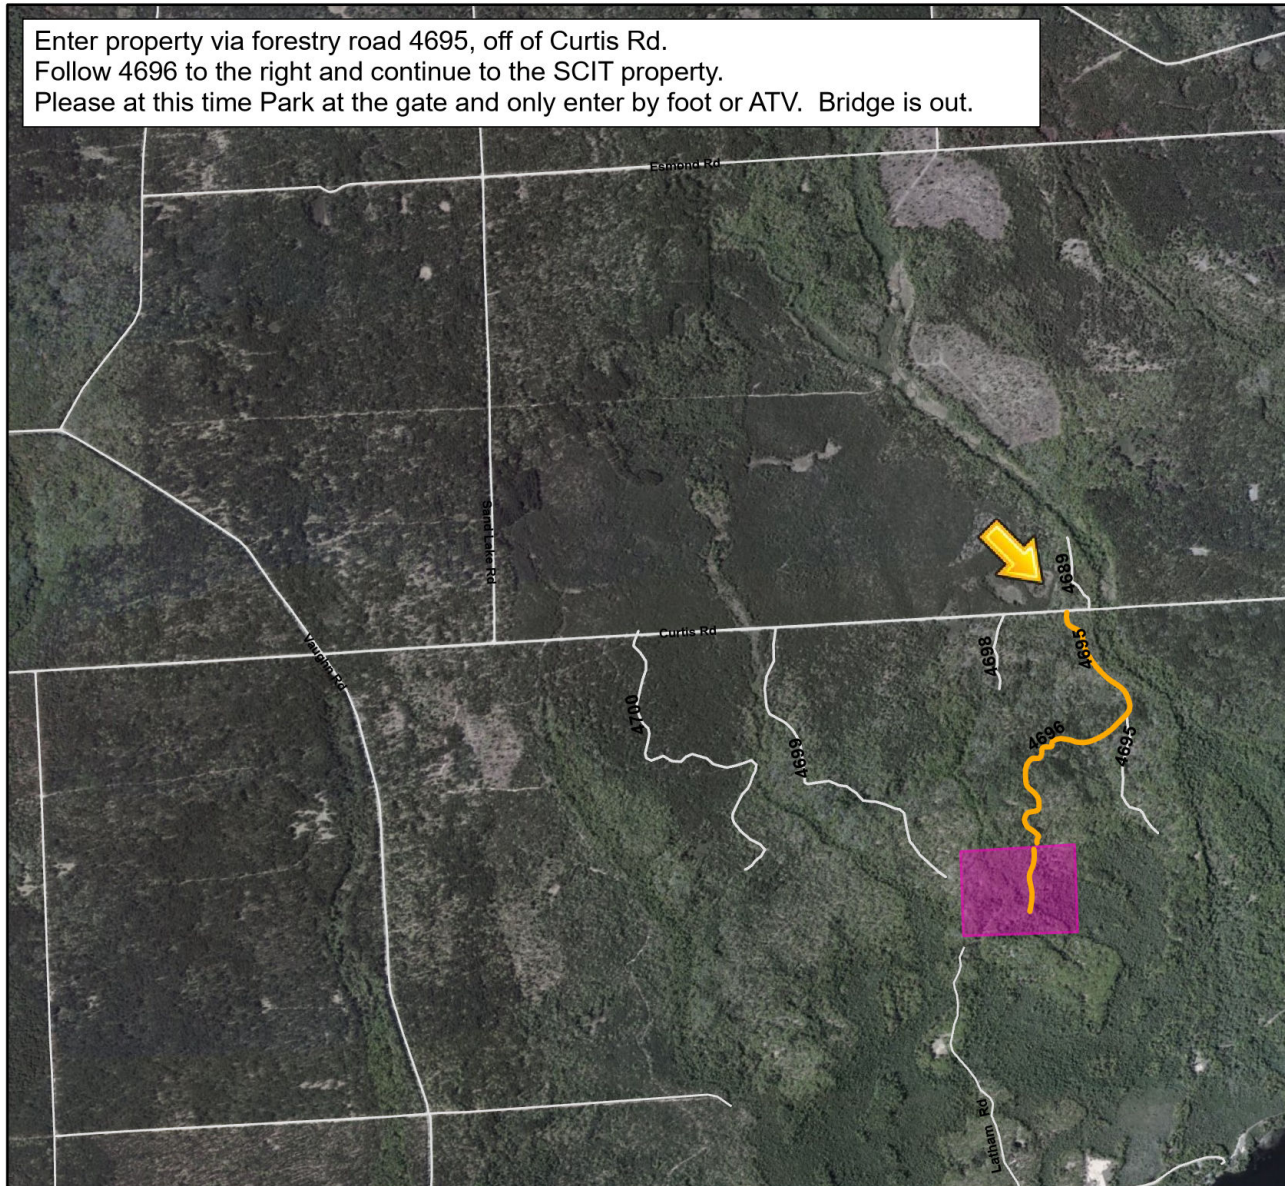

EXHIBIT G – Iosco County Open Lands Goedecke Parcel

Enter property via forestry road 4695, off of Curtis Rd.
Follow 4696 to the right and continue to the SCIT property.
Please at this time Park at the gate and only enter by foot or ATV. Bridge is out.

Locator Map

Goedecke Parcel

Hunting Season 2024-2025

- Special Elder and Mentored Youth Deer Hunt (Sept.1st-Sept. 3rd)
- All Members Deer-Bow Only (Sept.4th-Oct. 31st)
- All Members Deer-Bow and Gun (Nov.1st-Feb.1st)
- All Members Turkey (Sept.15th-Oct.31st)

State and Forestry Roads

— Roads

— Route

Goedecke Parcel