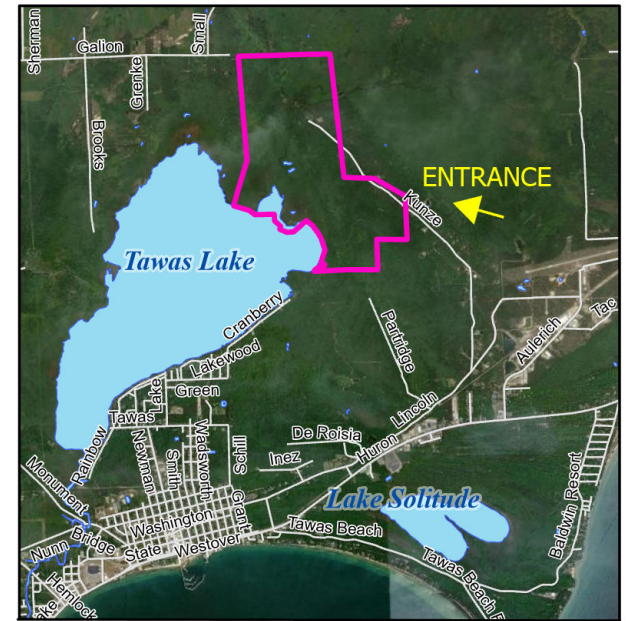

EXHIBIT H – Iosco County Open Lands Amesbury Trust Parcel

Iosco County

Hunting Season 2024-2025

- Special Elder and Mentored Youth Deer Hunt (Sept.1st-Sept. 3rd)
- All Members Deer - Bow Only (Sept.4th-Oct. 31st)
- All Members Deer- Bow and Gun (Nov.1st-Feb.1st)
- All Members -Turkey (Sept.15th-Oct.31st)

Legend

-  Points of Interest
-  TawasTrails
-  Amesbury Parcel