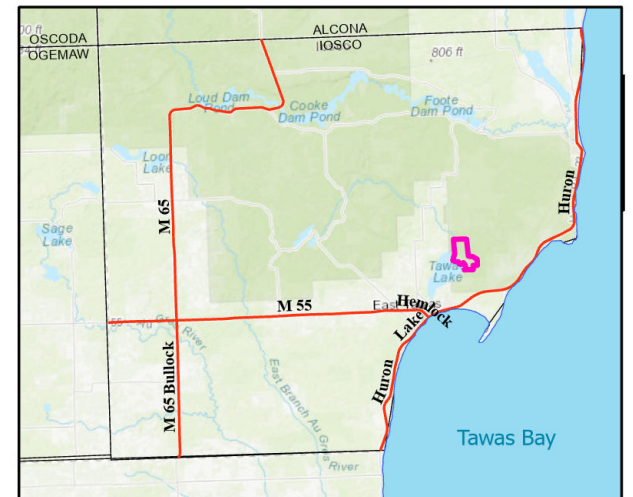

EXHIBIT H – Iosco County Open Lands Amesbury Trust Parcel

Iosco County

Hunting Season 2024-2025

- Special Elder and Mentored Youth Deer Hunt (Sept.1st-Sept. 3rd)
- All Members Deer - Bow Only (Sept.4th-Oct. 31st)
- All Members Deer- Bow and Gun (Nov.1st-Feb.1st)
- All Members -Turkey (Sept.15th-Oct.31st)

Legend

-  Points of Interest
-  TawasTrails
-  Amesbury Parcel