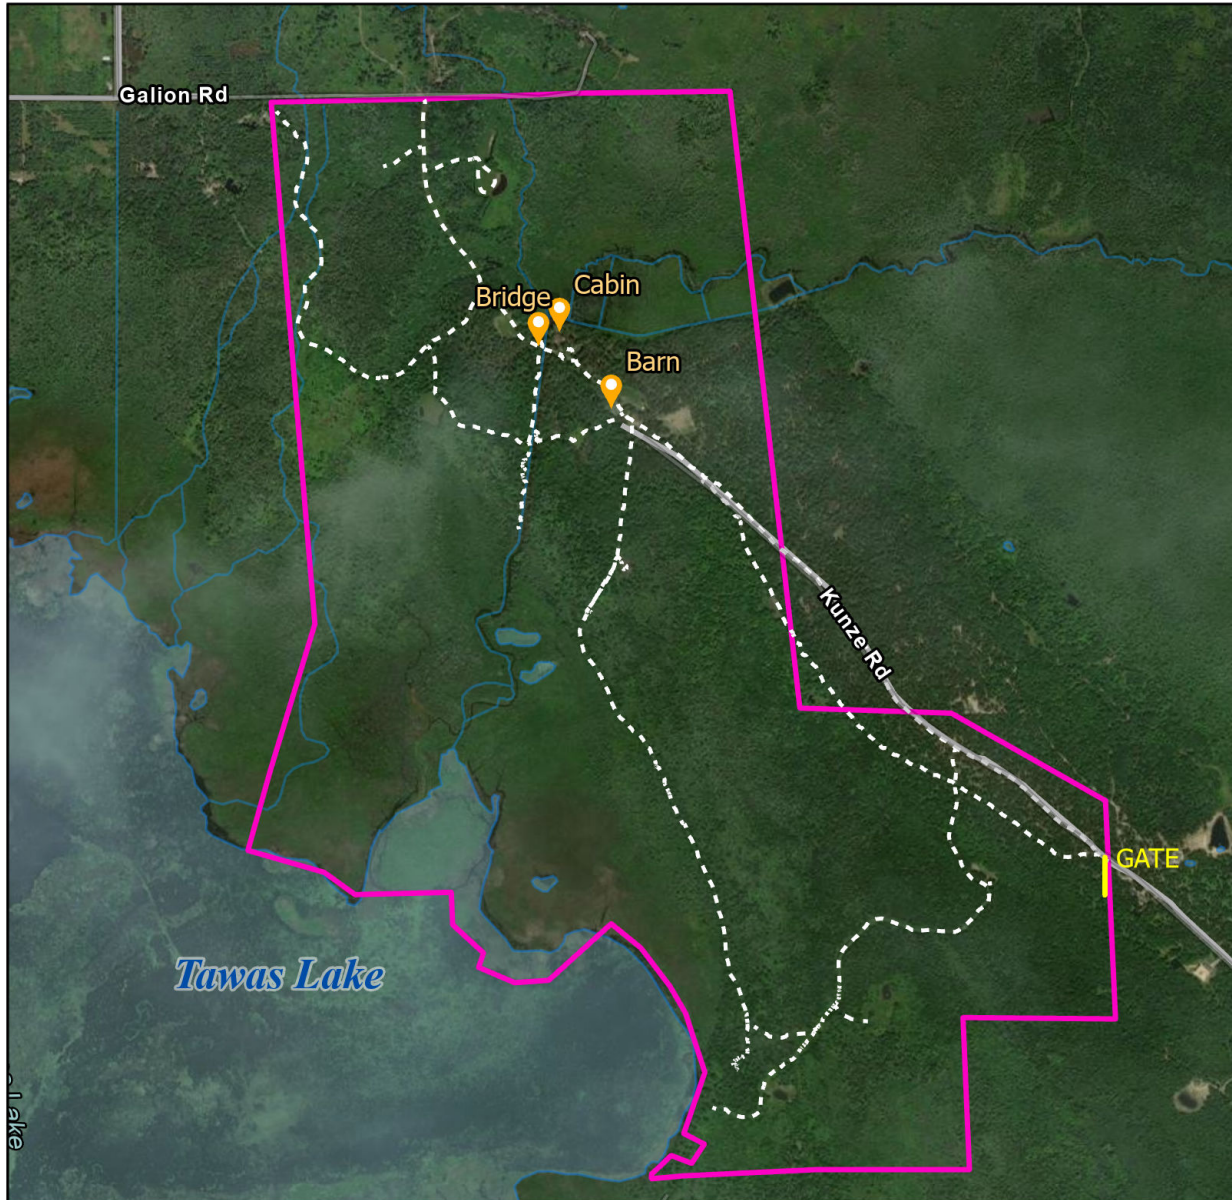

EXHIBIT H – Iosco County Open Lands Amesbury Trust Parcel

Iosco County

Hunting Season 2024-2025

- Special Elder and Mentored Youth Deer Hunt (Sept.1st-Sept. 3rd)
- All Members Deer - Bow Only (Sept.4th-Oct. 31st)
- All Members Deer- Bow and Gun (Nov.1st-Feb.1st)
- All Members -Turkey (Sept.15th-Oct.31st)

Legend

-  Points of Interest
-  TawasTrails
-  Amesbury Parcel